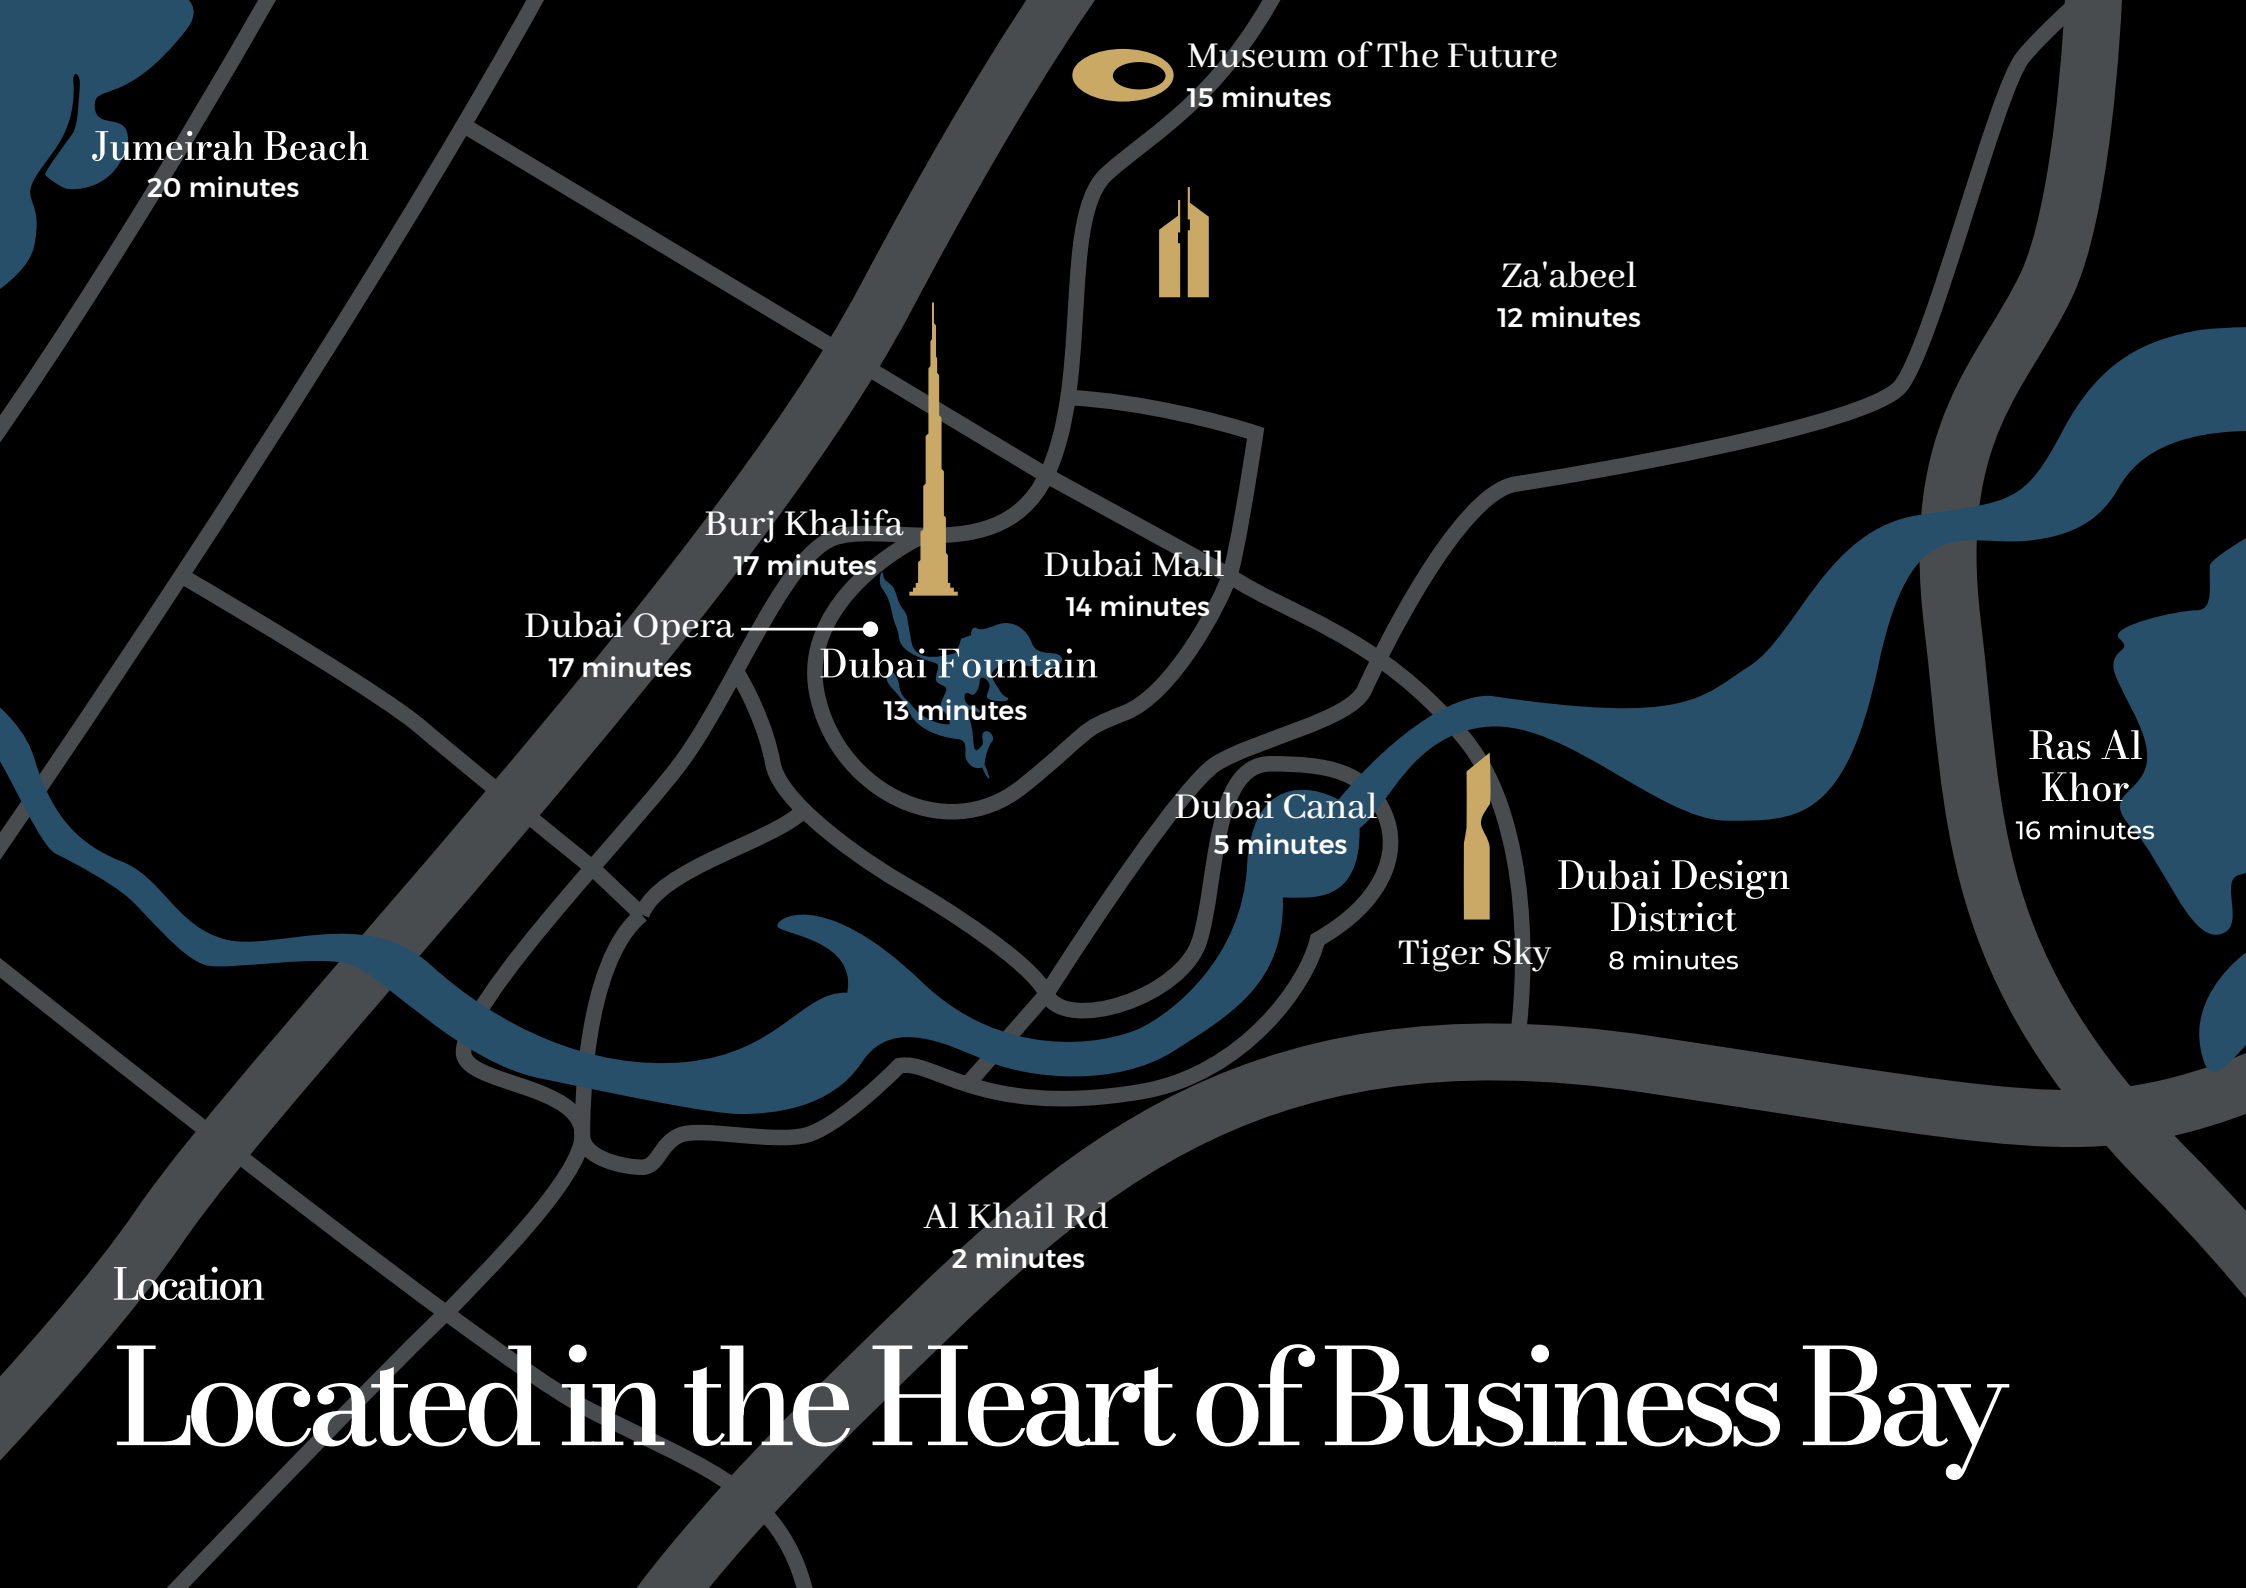

# Business Bay, Dubai

---

Perched gracefully in the heart of Business Bay, the Tiger Sky Tower epitomizes elevated living in Dubai. With its iconic design and breathtaking views, residents are treated to a world of luxury and sophistication. The tower offers an unparalleled residential experience amidst the bustling cityscape, boasting a range of amenities, from serene rooftop gardens to state-of-the-art fitness facilities.

Jumeirah Beach  
20 minutes

Museum of The Future  
15 minutes

Za'abeel  
12 minutes

Burj Khalifa  
17 minutes

Dubai Mall  
14 minutes

Dubai Opera  
17 minutes

Dubai Fountain  
13 minutes

Dubai Canal  
5 minutes

# Located in the Heart of Business Bay

Location