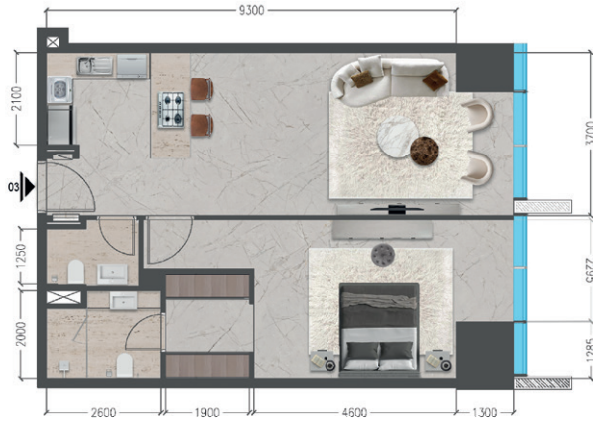

**1st-6th & 8th-32nd & 34th-54th
APT03 Type 1BR**